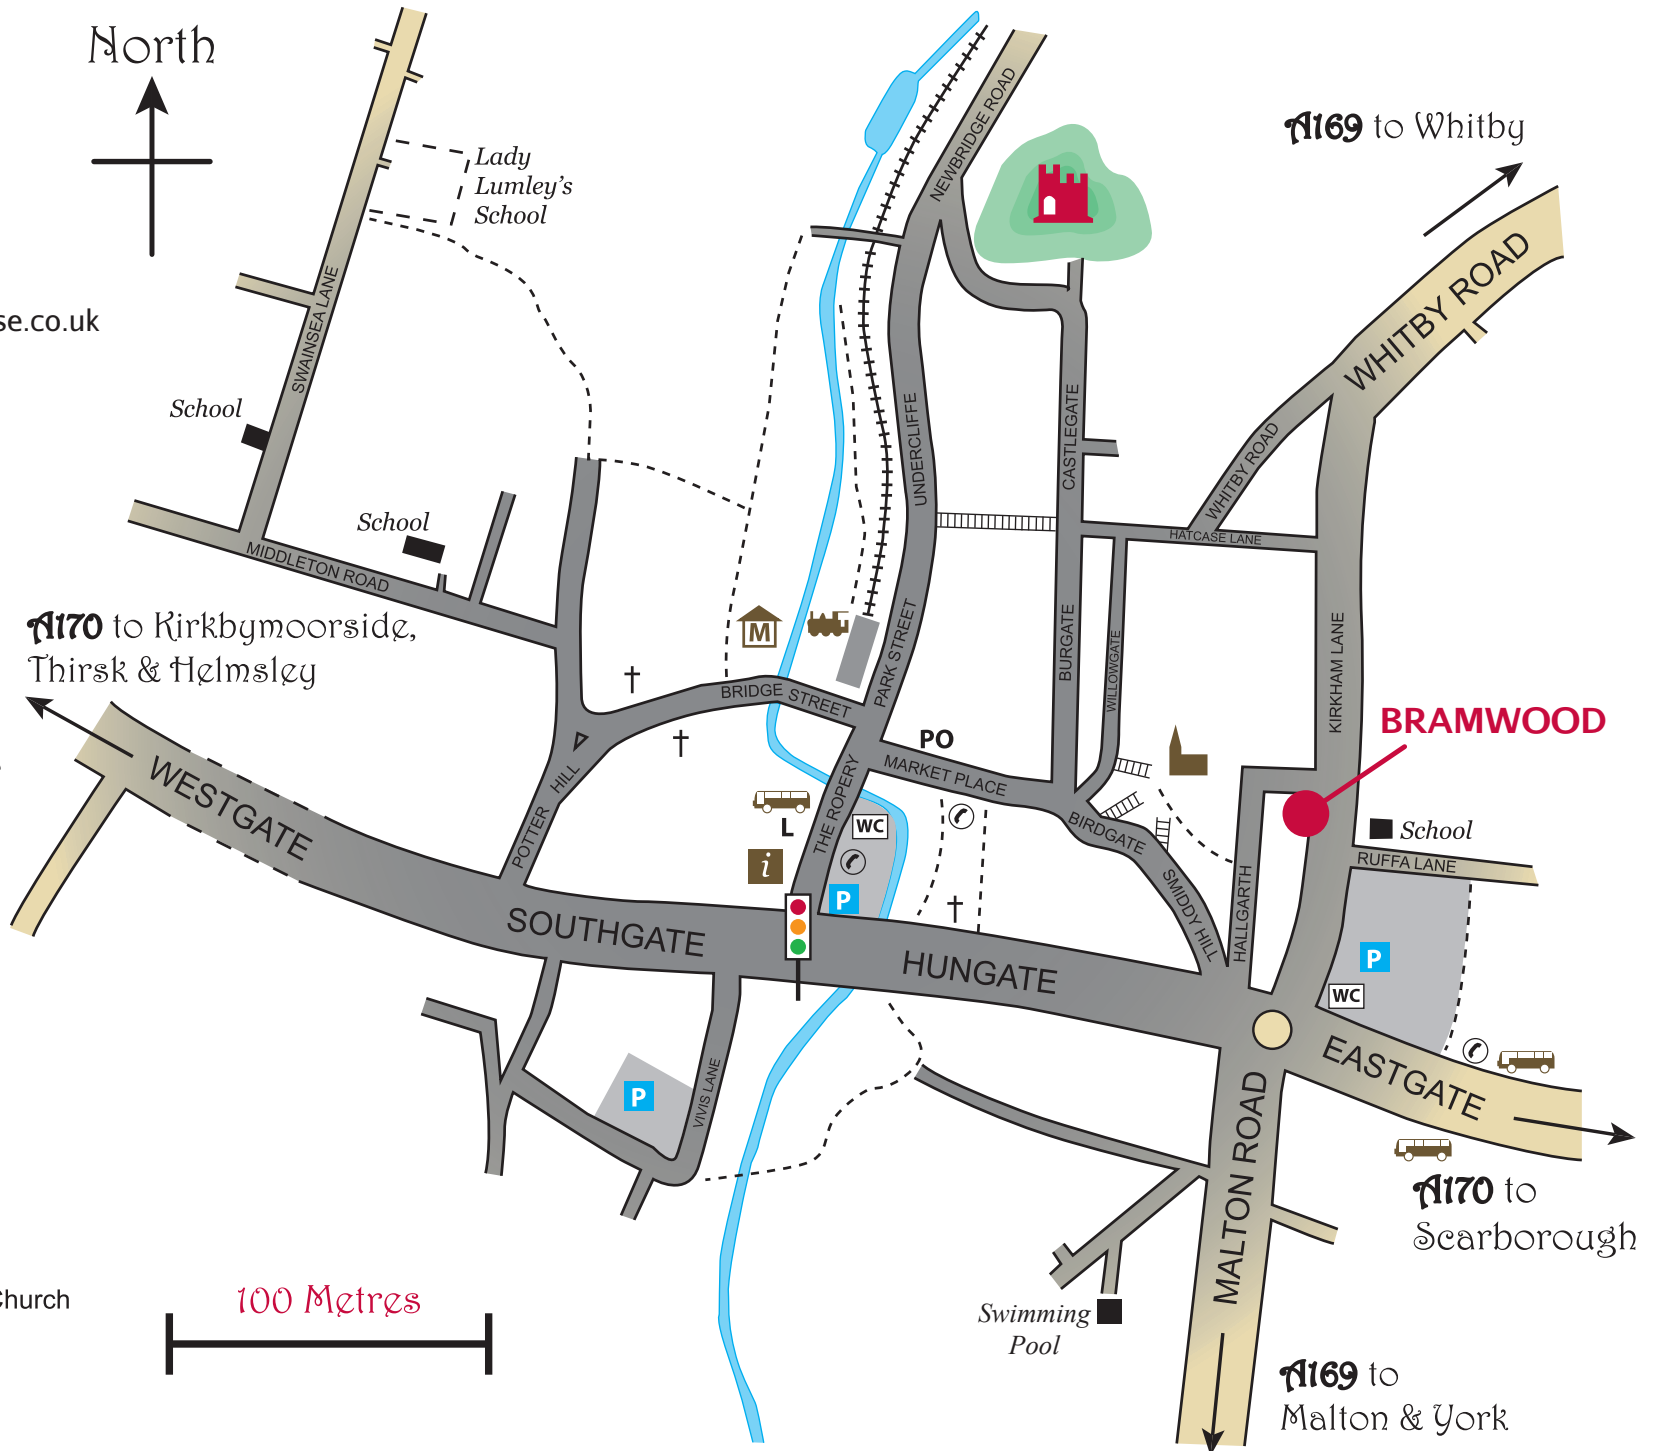

Helene & Richard Haythorne
 Bramwood Guest House
 19 Hallgarth,
 Pickering,
 North Yorkshire,
 YO18 7AW

01751 474 066
 enquiries@bramwoodguesthouse.co.uk

-  Parking
-  Tourist Information Centre
-  Library
-  Post Office
-  Main bus stops
-  Steam Railway
-  Public Telephone
-  Public Toilets
-  Steps
-  Footpath
-  St Peter & St Paul Parish Church
-  Beck Isle Museum
-  Pickering Castle

100 Metres